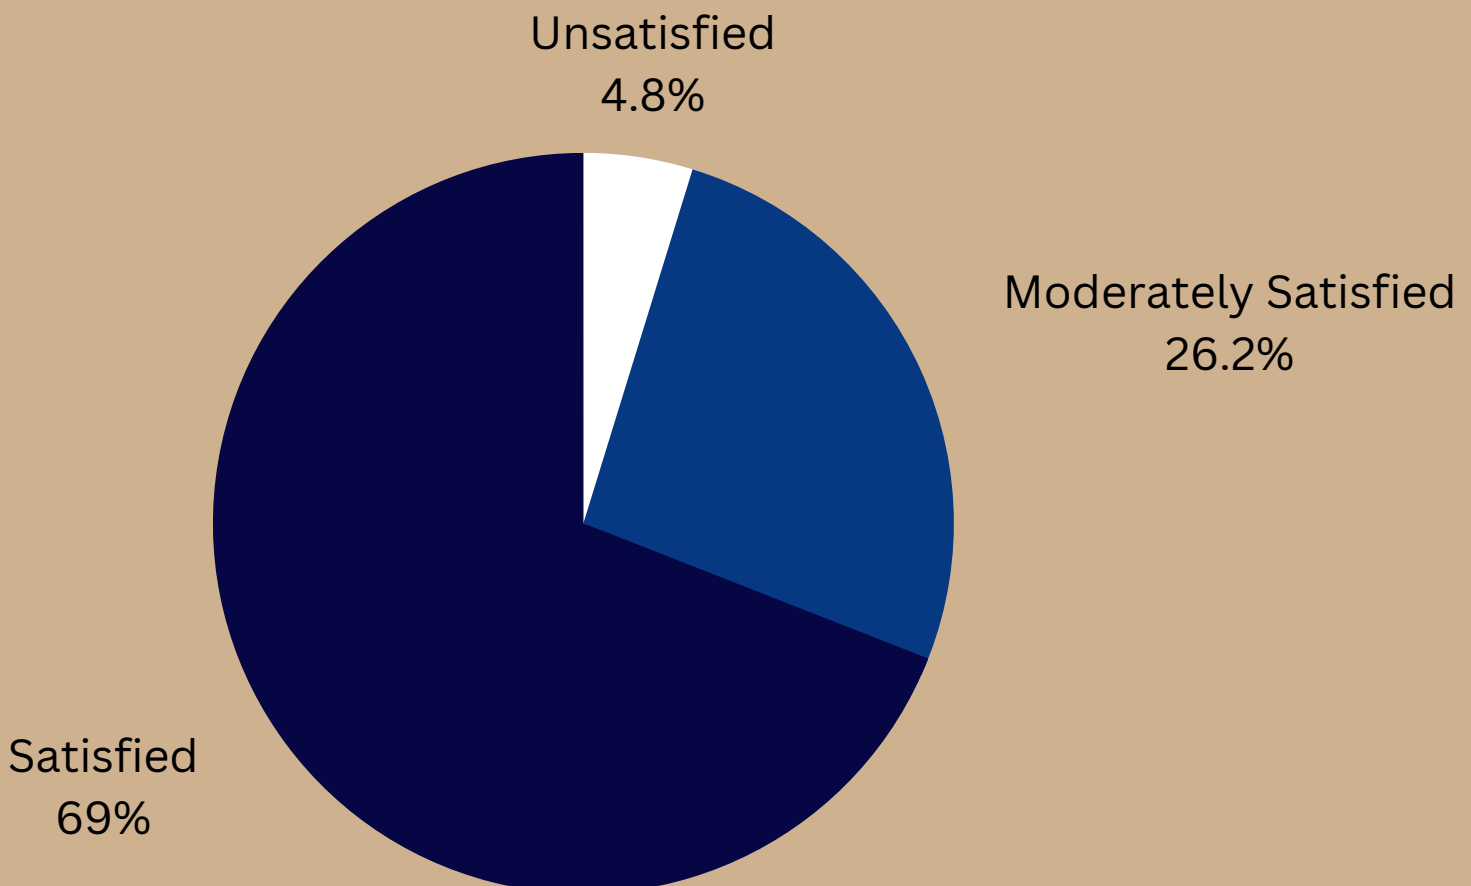

HORIZON - THE PLACEMENT CELL

MAITREYI COLLEGE, UNIVERSITY OF DELHI

RECRUITERS FEEDBACK

ENVISION 5.0 RECRUITERS FEEDBACK

How satisfied were the Recruiters with the performance of Candidates?

	NUMBER OF RECRUITERS
Unsatisfied	2
Moderately Satisfied	11
Satisfied	29