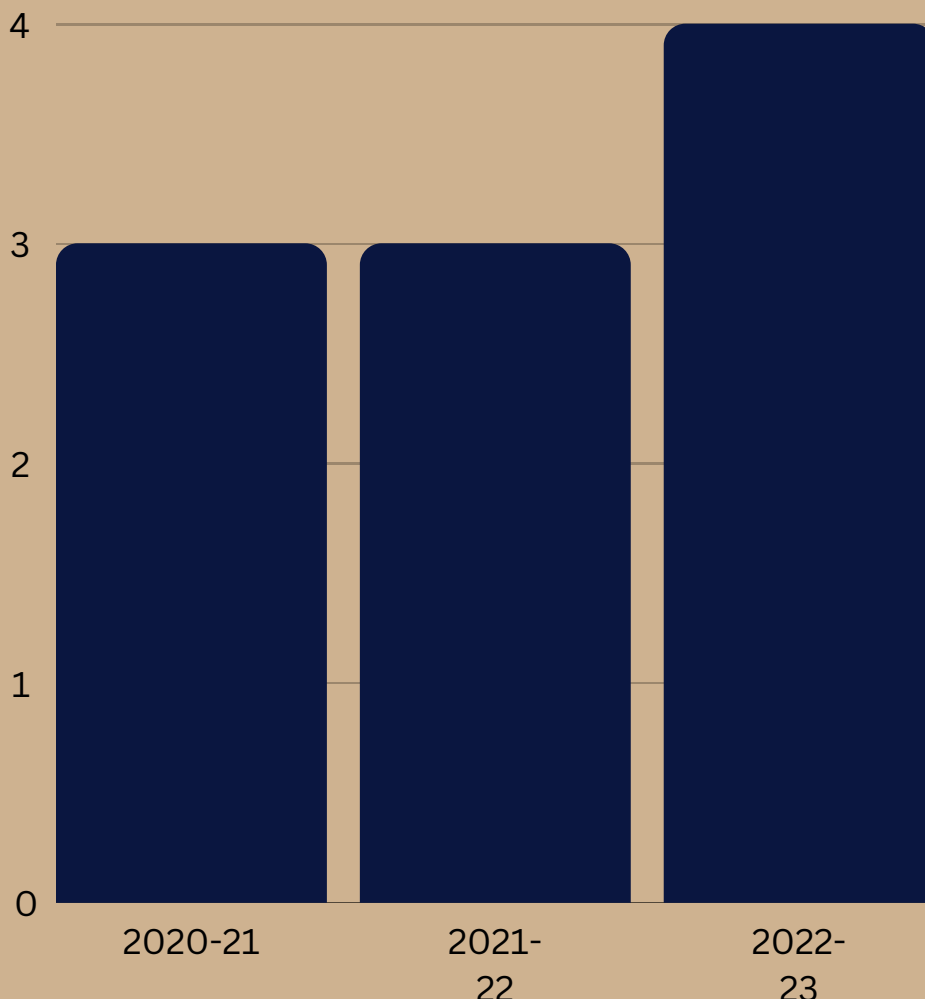

HORIZON - THE PLACEMENT CELL

MAITREYI COLLEGE, UNIVERSITY OF DELHI

STUDENTS FEEDBACK

How satisfied were the students with the overall support and assistance provided by the Placement Cell(out of 5)?

YEARS	STUDENTS RATING
2020-21	3.5
2021-22	4.5
2022-23	5

HORIZON - THE PLACEMENT CELL

MAITREYI COLLEGE, UNIVERSITY OF DELHI

STUDENTS FEEDBACK

Students Ratings about the Opportunities Circulated by the Placement Cell(Out of 5)

YEARS	STUDENTS RATING
2020-21	3.5
2021-22	3
2022-23	4

HORIZON - THE PLACEMENT CELL

MAITREYI COLLEGE, UNIVERSITY OF DELHI

STUDENTS FEEDBACK

Students Ratings about the workshops and seminars organized by the Placement Cell?(Out of 5)

YEARS	STUDENTS RATING
2020-21	3
2021-22	3
2022-23	4