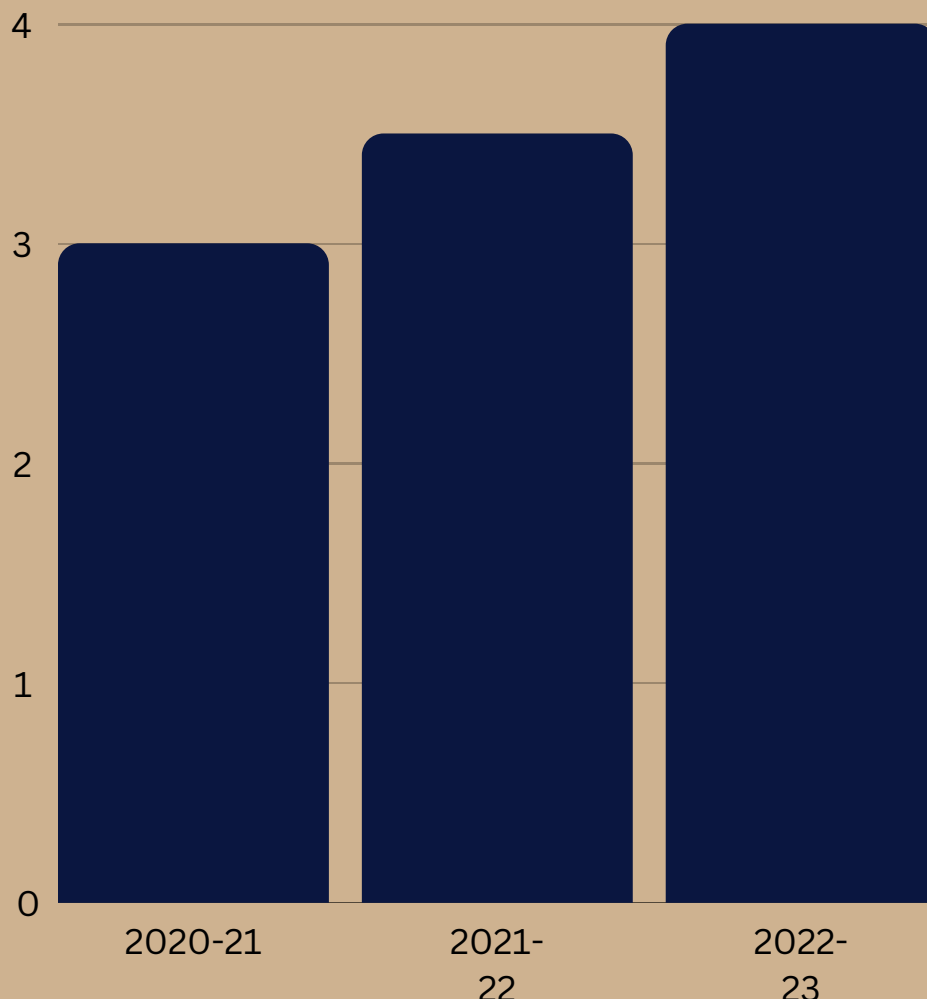

HORIZON - THE PLACEMENT CELL

MAITREYI COLLEGE, UNIVERSITY OF DELHI

STUDENTS FEEDBACK

Students Ratings about the Opportunities Circulated by the Placement Cell(Out of 5)

YEARS	STUDENTS RATING
2020-21	3.5
2021-22	3
2022-23	4

HORIZON - THE PLACEMENT CELL

MAITREYI COLLEGE, UNIVERSITY OF DELHI

STUDENTS FEEDBACK

Students Ratings about the workshops and seminars organized by the Placement Cell?(Out of 5)

YEARS	STUDENTS RATING
2020-21	3
2021-22	3
2022-23	4

HORIZON - THE PLACEMENT CELL

MAITREYI COLLEGE, UNIVERSITY OF DELHI

RECRUITERS FEEDBACK

HR ratings about the skillset of the Candidates
(Out of 5)

YEARS	RECRUITERS RATING
2020-21	3
2021-22	3.5
2022-23	4.5

HORIZON - THE PLACEMENT CELL