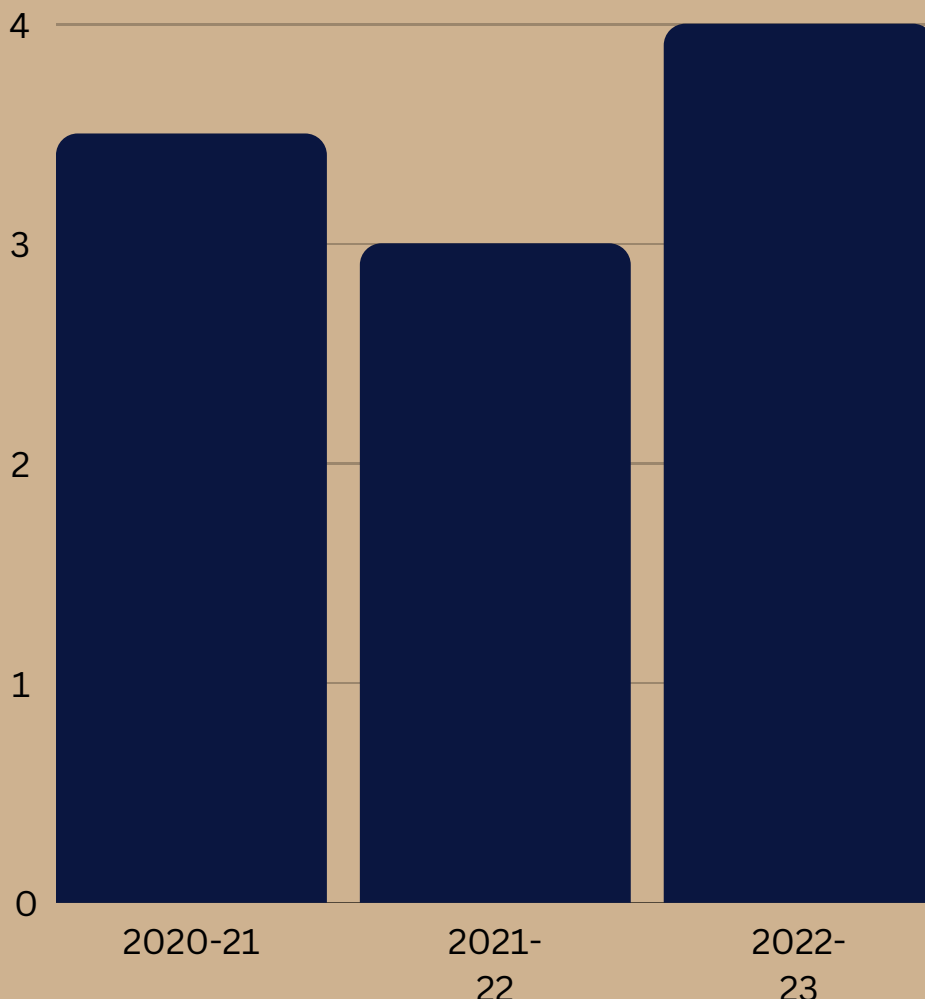

HORIZON - THE PLACEMENT CELL

MAITREYI COLLEGE, UNIVERSITY OF DELHI

STUDENTS FEEDBACK

How satisfied were the students with the overall support and assistance provided by the Placement Cell(out of 5)?

YEARS	STUDENTS RATING
2020-21	3.5
2021-22	4.5
2022-23	5

HORIZON - THE PLACEMENT CELL

MAITREYI COLLEGE, UNIVERSITY OF DELHI

STUDENTS FEEDBACK

Students Ratings about the Opportunities Circulated by the Placement Cell(Out of 5)

YEARS	STUDENTS RATING
2020-21	3.5
2021-22	3
2022-23	4