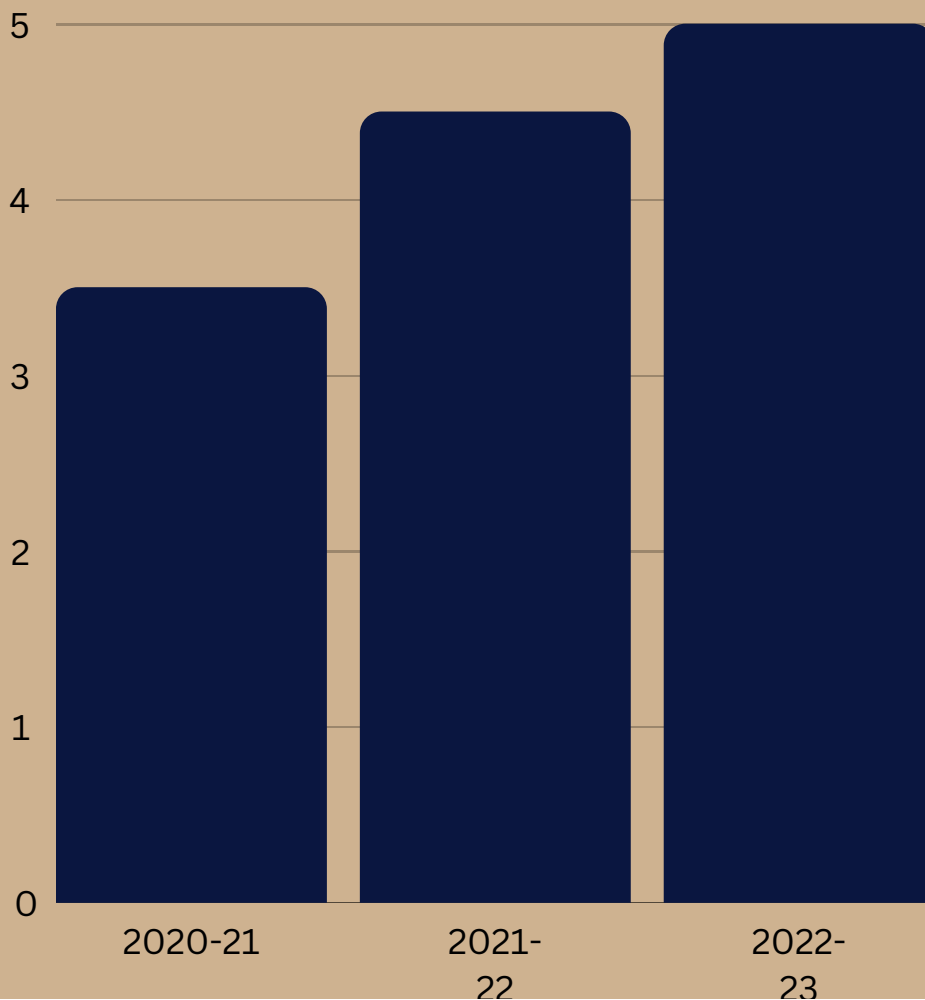

HORIZON - THE PLACEMENT CELL

MAITREYI COLLEGE, UNIVERSITY OF DELHI

STUDENTS FEEDBACK

How satisfied were the students with the overall support and assistance provided by the Placement Cell(out of 5)?

YEARS	STUDENTS RATING
2020-21	3.5
2021-22	4.5
2022-23	5

HORIZON - THE PLACEMENT CELL

MAITREYI COLLEGE, UNIVERSITY OF DELHI

STUDENTS FEEDBACK

Students Ratings about the Opportunities Circulated by the Placement Cell(Out of 5)

YEARS	STUDENTS RATING
2020-21	3.5
2021-22	3
2022-23	4